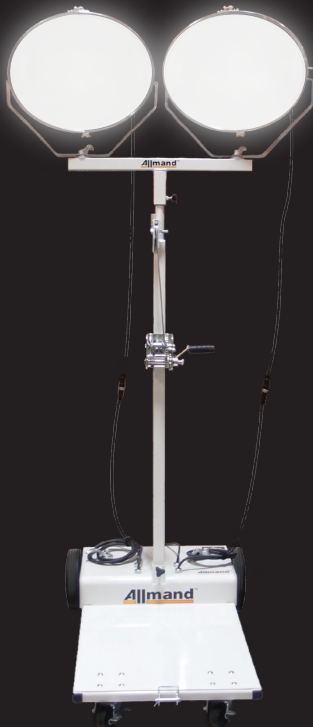

PORT-A-LITE®

PAL 1250 | PAL 2500

STANDARD FEATURES

- **SHO-HD parallel lamp fixtures** provide more lumens per fixture than competitive models
- **Caster Brakes** on PAL 2500W4 enhances safety
- **Winch-up tower** on PAL 2500W4 for ease of set up and infinite positioning capabilities
- Utilizing power from 1-120V outlet, the Allmand SHO parallel lamp fixture, equipped with a 1250 watt metal halide lamp, illuminates five times more area than a 1000 watt quartz light
- **Wheels** feature heavy-duty ball-bearings for long life and ease of positioning
- **Welded steel frame** with urethane and powder coated components extend product life
- **Insulated lamp** supports isolate lamp from damaging vibration and extends average lamp life
- **Frosted lens** diffuses light to comfortably reduce glare

Brighter. Warmer. Safer.
Reliability, performance, and integrity since 1938

PORT-A-LITE®

PAL 1250 | PAL 2500

SPECIFICATIONS

PAL 1250W2	
Standard Features	1-1250 watt metal halide SHO-HD fixture (150,000 lumens)
	10A 120 VAC, 60 Hz
	Fixture storage on base
	Light adjusts in all directions without tools
	Maximum adjustable height - 10 ft. (3.05 m)
	Packaged in three boxes - 115 lbs. (52.16 kg)

PAL 2500W4	
Standard Features	2-1250 watt metal halide SHO-HD fixtures (300,000 lumens)
	20A 120 VAC, 60 Hz
	Fixture storage on base
	Heavy-duty generator cart
	Front caster wheels with brakes
	10 in. (254 mm) ball-bearing rear wheels
	Manual winch-up tower
	Maximum adjustable height - 12 ft. (3.67 m)
	Packaged in four boxes - 225 lbs. (102 kg)

IMPORTANT NOTES

- Metal halide floodlights require a four to five minute warm-up time to reach full brightness and a cool-down time of up to fifteen minutes before re-lighting.
- When using any metal halide floodlight with portable generators, it is recommended to have the lights OFF when starting and before stopping the generator.